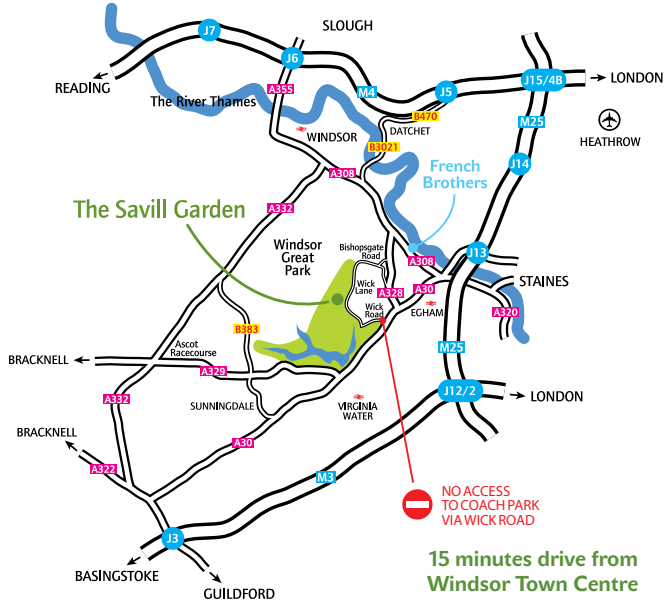

Experience the calming beauty of The Savill Garden together with a historic river cruise including a delicious lunch and cream tea.

Booking forms can also be downloaded from windsorgreatpark.co.uk and posted to:

Group Bookings Co-ordinator

Freepost RRSX-SSCA-HLYB
The Crown Estate Office,
Windsor Great Park,
Berkshire SL4 2HT

Telephone: 0845 603 6228

Email: groups@windsorgreatpark.co.uk

For more information, visit www.windsorgreatpark.co.uk or www.frenchbrothers.co.uk