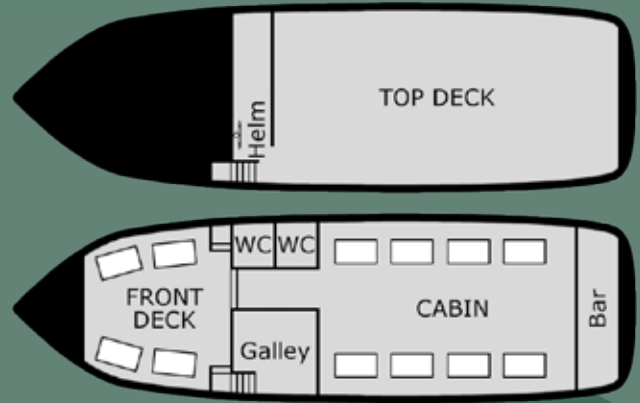

Windsor Sceptre

The Windsor Sceptre is a very smart boat and suitable for any small or medium sized event. With a maximum capacity of 90 guests for a party or private tour she is also practical for dinner events.

She has been refitted recently, and clever lighting on board creates the perfect ambience for evening events. Centrally heated, Windsor Sceptre can be chartered all year round.

THE SALOON	The main saloon is to the rear and is of good size for most parties up to 90 guests as well as smaller groups. This is furnished with 8 tables (4 on each side of the boat) and upholstered seating and is fully glazed. The bar is at the very rear.			
THE FORWARD DECK	Forward of the main gateways is an additional smaller saloon area offering excellent forward panoramic views and is furnished with tables and upholstered seating.			
THE UPPER DECK	The upper deck comprises a good sized covered dancing or sightseeing platform and is usable in all weathers and is fully heated. Chairs are arranged around the edge of the upper deck for private charters and theatre style for sightseeing trips. There is a modern solid roof with excellent atmospheric lighting.			
CAPACITY	Informal	90	Formal	48
LENGTH (LOA)	17 meters		BEAM (Width)	4.36 meters
ENGINE	6 Cylinder Ford Diesel – 120 HP			
POWER	Powered by 12 volts throughout – there is no power supply for customer use.			